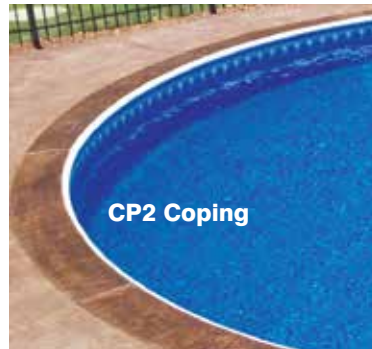

You Can Have The Backyard of Your Dreams!

For a fraction of the cost, you can have a 24' Metric Round pool in your backyard, with all the benefits of a standard inground pool. A 24' Metric Round pool, with its 52" walls, holds the same amount of water as a typical 16'x32' size inground pool. It will fit perfectly in your yard and in your budget!

ROUND
with Paver Coping and
Walk-in Step

FREEFORM
with CP2 Coping
and Walk-in Step

Inground Step Options

Walk-in steps give everyone in the family easy and safe access to your pool. Stairs add a whole new dimension to your poolside pleasures since they're a great confidence builder for small children and a fantastic gathering area for conversation and relaxation. Add a beautiful thermoplastic step for the complete inground pool experience. These steps are available in 8' Radius and Straight styles, depending on your pool size.

Inground Coping Options

Surround your pool in style! One of the finishing touches of your swimming pool is the coping. Your choice of pool coping is a small detail that can make a big difference! Not only is pool coping one of the most important elements in the structure of your swimming pool, it also allows for unlimited deck finish options. Whether you choose concrete or pavers, you create your own backyard style.